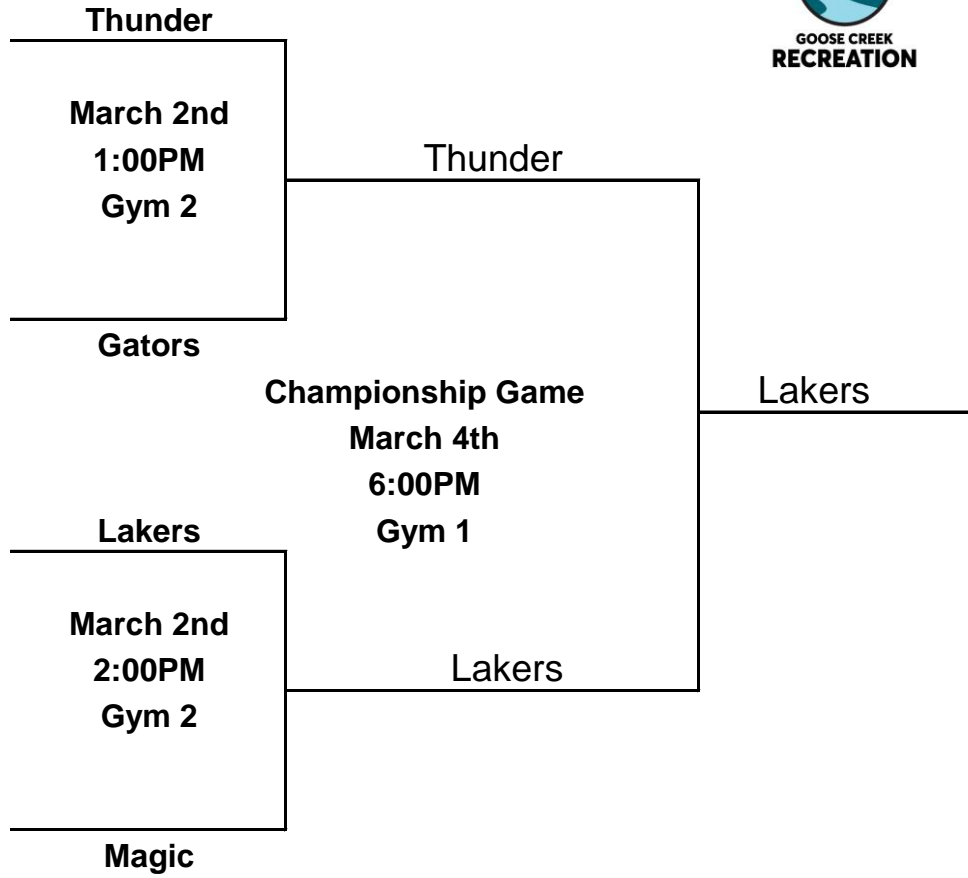

2019 Winter Basketball
Mite Tournament
Division 2

Thund