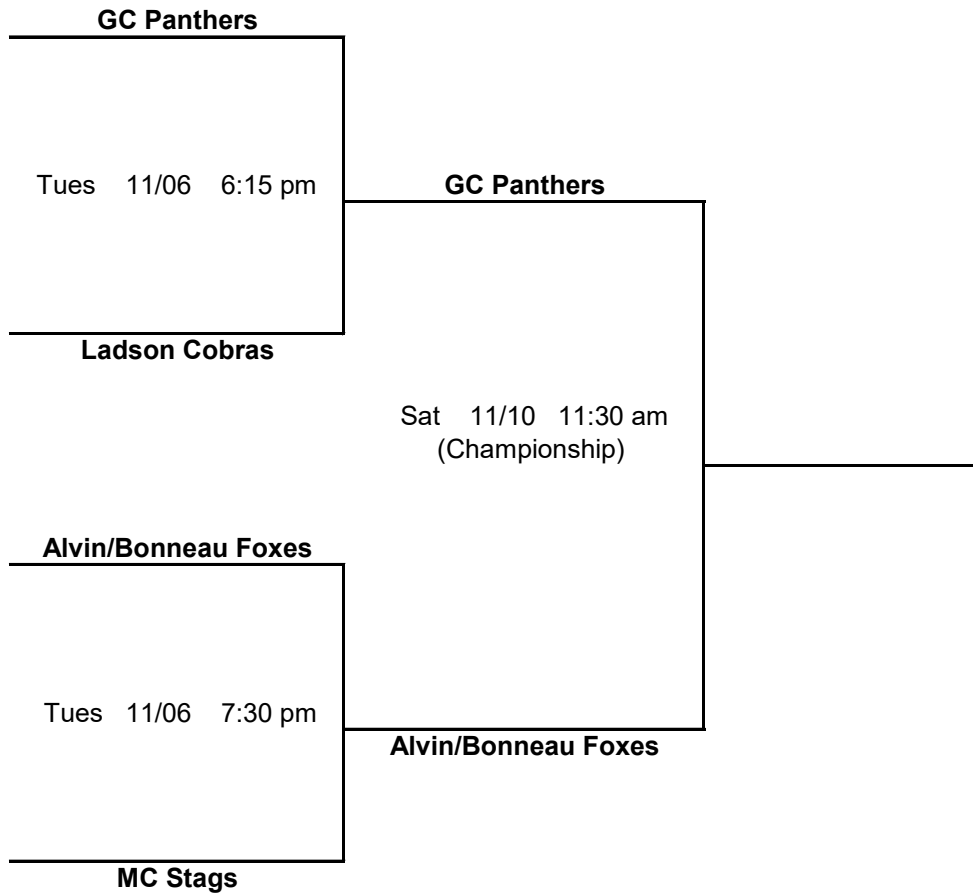

**B.Y.F.C. TOURNAMENT 2018      HOST: St. Stephens**

**SMALL FRY DIVISION (11 - 12 YEAR OLDS)**

**ADMISSION WILL BE CHARGED FOR ALL GAMES**  
ADULTS \$5.00      CHILDREN \$4.00  
(12 & under)

**B.Y.F.C. TOURNAMENT 2018      HOST: St. Stephens**

**BANTAM DIVISION (13 - 14 YEAR OLDS)**

**ADMISSION WILL BE CHARGED FOR ALL GAMES**

ADULTS	\$5.00	CHILDREN	\$4.00
		(12 & under)	