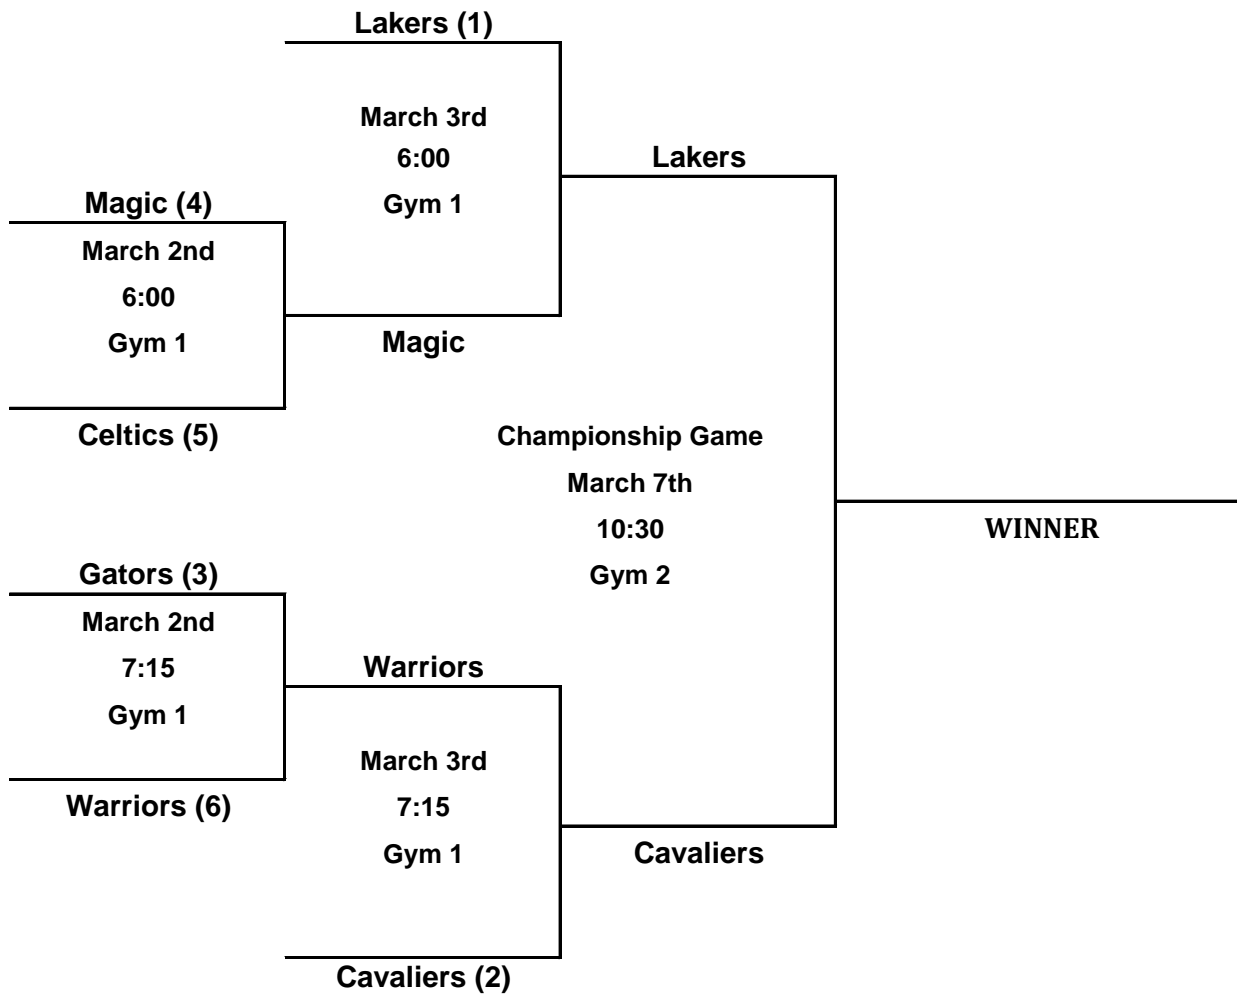

2020 WINTER BASKETBALL MITE LEAGUE TOURNAMENT

**GOOSE CREEK
RECREATION**