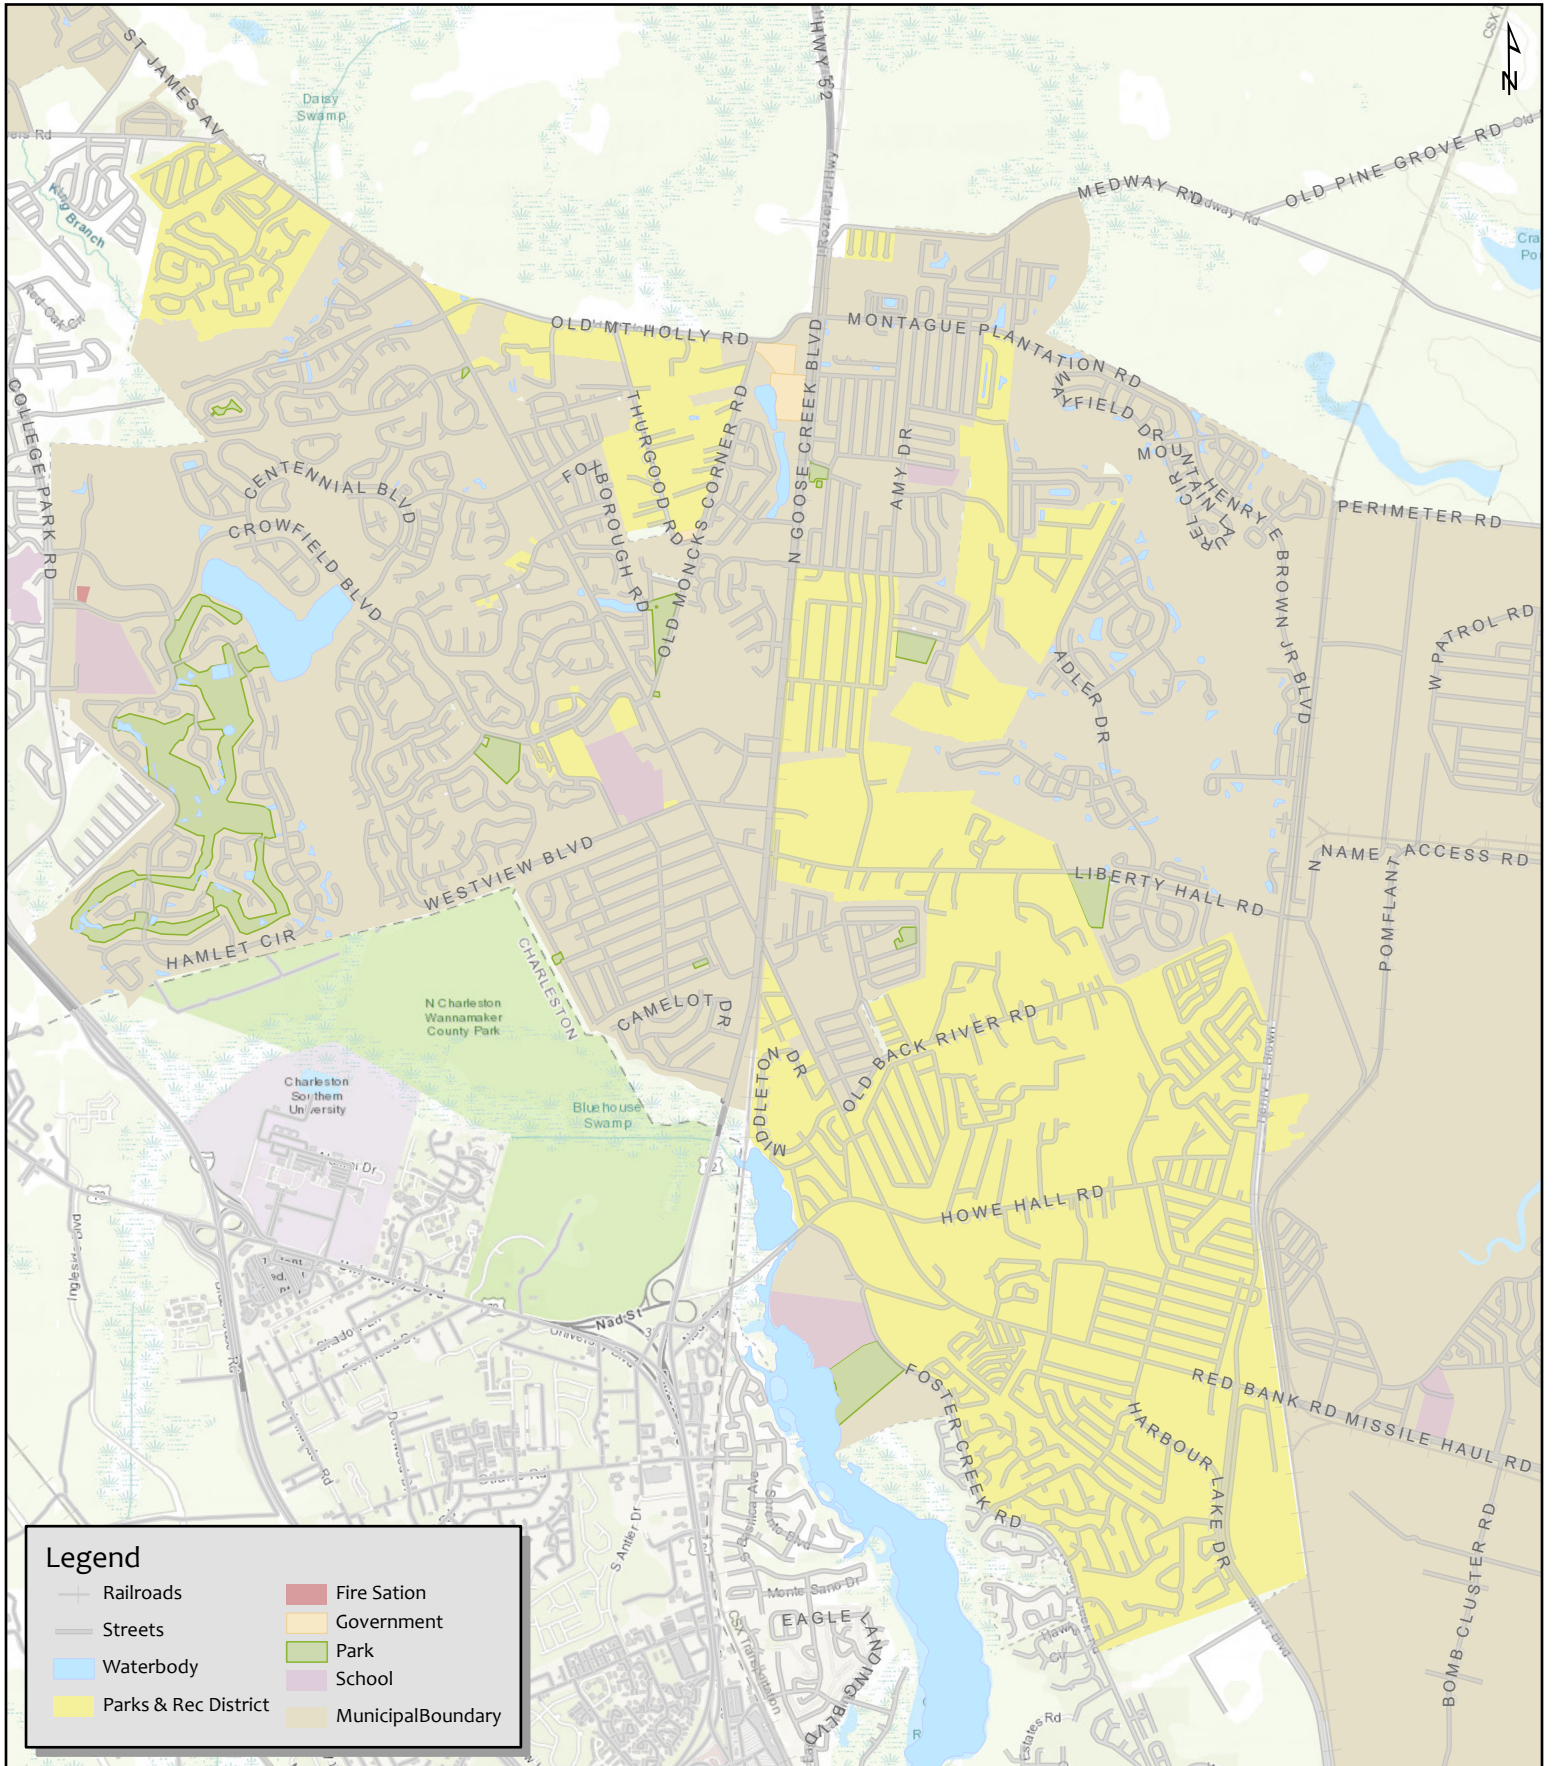

City of Goose Creek Recreation District

City of Goose Creek GIS Department
200 Button Hall Ave.
Goose Creek, SC 29445
(843) 824-2200
<https://gis.cityofgoosecreek.com>

THE CITY OF GOOSE CREEK AND ITS GIS DEPARTMENT
DISCLAIMS ACCOUNTABILITY FOR THIS PRODUCT AND
MAKES NO GUARANTEE OF ITS ACCURACY. PRODUCT IS
FOR PLANNING/INFORMATIONAL PURPOSES ONLY, AND
SHOULD ALWAYS BE VALIDATED WITH THE
CITY BEFORE TAKING OFFICIAL ACTIONS.